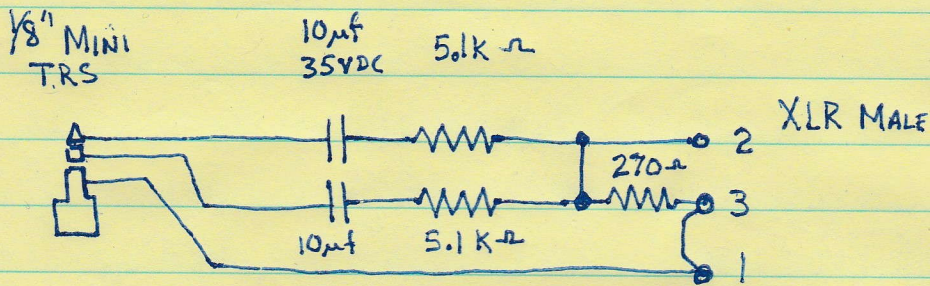

Ed Cushman  
 PO Box 61951  
 Boulder City, NV 89006

OCT 02 2021

Mini Stereo to XLR Mic In With Capacitors 1 EACH

Mini Stereo to XLR Mic IN 1 EACH

RCA Stereo to XLR Mic IN 2 EACH

NOTES:

To combine Left + Right  
 AND Use Mic INPUT

MADE for the "new" train  
 Amplifiers Pyramid PA305