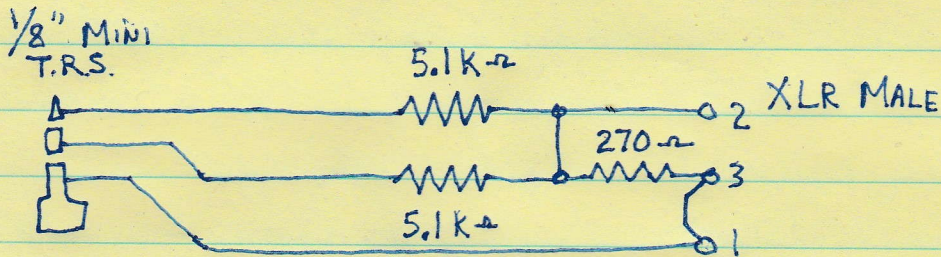

Ed Cushman  
 PO Box 61951  
 Boulder City, NV 89006

OCT 02 2021

Mini Stereo to XLR Mic In With Capacitors 1 EACH

Mini Stereo to XLR Mic IN 1 EACH

RCA Stereo to XLR Mic IN 2 EACH

NOTES:

To combine Left + Right  
 AND Use Mic INPUT

MADE for the "new" train  
 Amplifiers Pyramid PA305