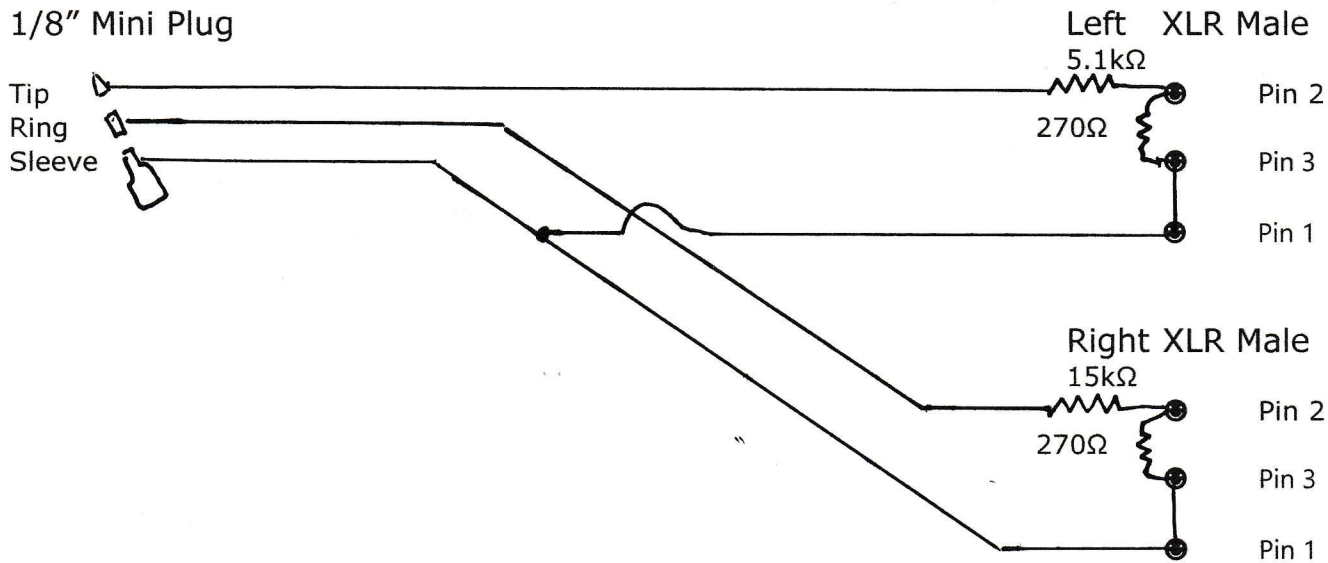

# NSR Message Player Line to Mic Pad

(To feed XLR Microphone inputs on mixer.)

Ed Cushman  
March 2022

(15k on right channel to provide better mixer control of music.)